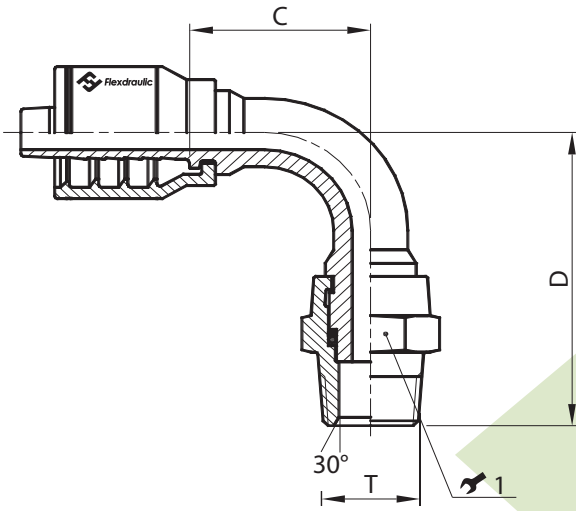

## NPTF

**NPTF Male Pipe Swivel - 90° Elbow**  
(30° Cone Seat)

Part #	Hose I.D.		Pipe Thread (T)	Cutoff (C)	Drop (D)	Wrench	
	Inch	Size				1 (Inch)  1 (mm)	
A04-M04	1/4"	-04	1/4" - 18	1.10"	2.01"	1 1/16"	17
A06-M06	3/8"	-06	3/8" - 18	1.36"	2.32"	7/8"	22
A08-M08	1/2"	-08	1/2" - 14	1.75"	3.09"	1 1/16"	27
A12-M12	3/4"	-12	3/4" - 14	2.42"	4.36"	1 7/16"	36

One Piece Bite The Wire